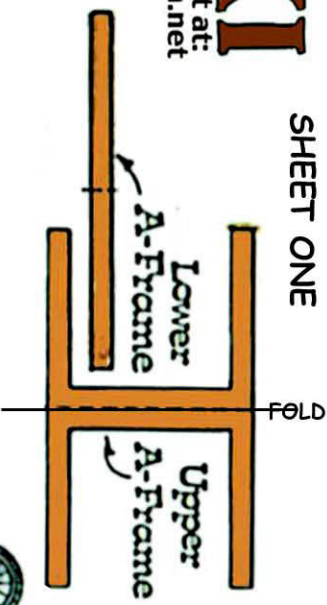

BLÉRIOT XI

CHANNEL CROSSER

more about Blériot at:
www.fiddlersgreen.net

WSAM=45%

SHEET ONE

WHY NOT BUILD THE FUSELAGE USING 1/16 SQ Balsa STRINGERS AND SILVER THREAD??

HORIZONTAL TAIL SURFACE

Propeller