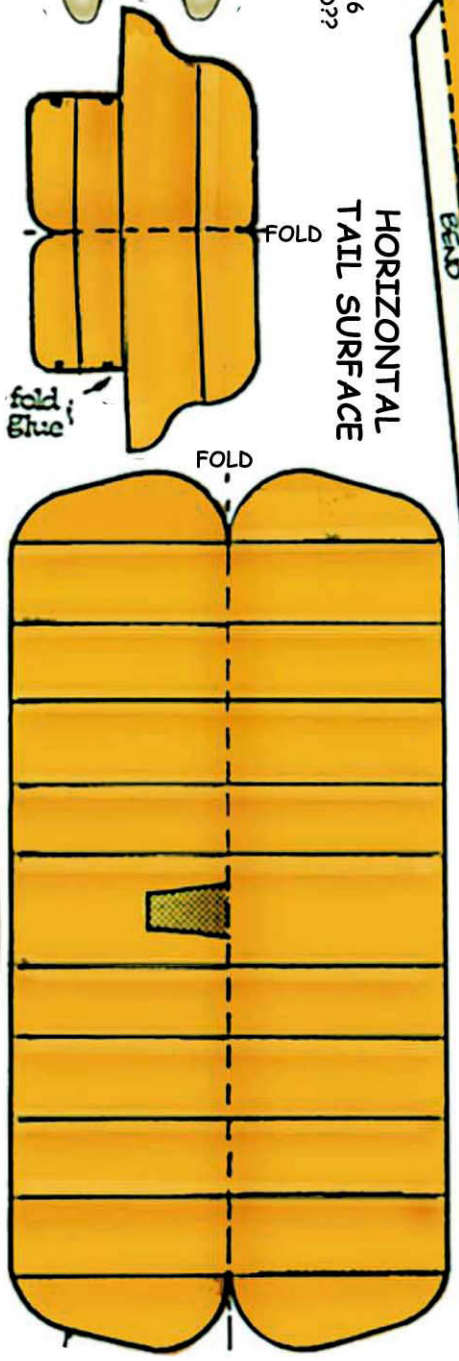

BLÉRIOT XI

CHANNEL CROSSER

more about Blériot at:
www.fiddlersgreen.net

WSAM=45%

SHEET ONE

WHY NOT BUILD THE FUSELAGE USING 1/16 SQ Balsa STRINGERS AND SILVER THREAD??

HORIZONTAL TAIL SURFACE

Propeller