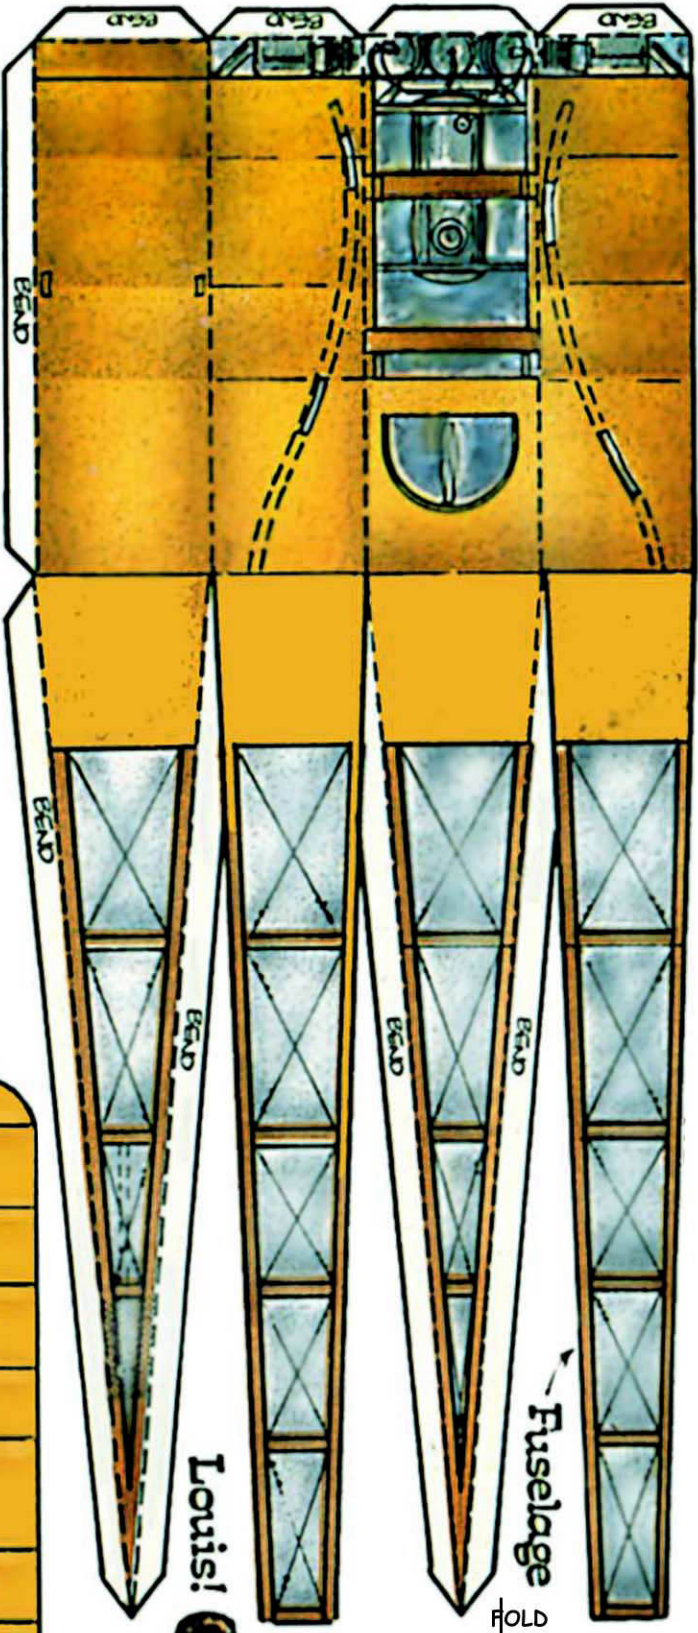

BLÉRIOT XI

CHANNEL CROSSER

more about Blériot at:
www.fiddlersgreen.net

WSAM=45%

SHEET ONE

WHY NOT BUILD THE FUSELAGE USING 1/16 SQ Balsa STRINGERS AND SILVER THREAD??

HORIZONTAL TAIL SURFACE

Propeller