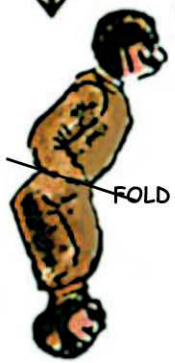

BLÉRIOT XI

CHANNEL CROSSER

more about Blériot at:
www.fiddlersgreen.net

WSAM=45%

SHEET ONE

WHY NOT BUILD THE FUSELAGE USING 1/16 SQ Balsa STRINGERS AND SILVER THREAD??

HORIZONTAL TAIL SURFACE

Propeller